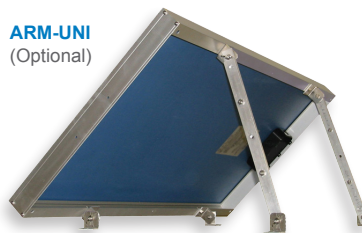

The Go Power! Controller displays:

- Battery voltage digital display
- Digital display of power output from the solar panel (amps)

Why choose a Go Power! System

A Go Power!™ Solar Charging Kit keeps your batteries charged and healthy. Full batteries give you the freedom to run lights, furnaces, fans and more DC appliances without the worry of running out of power.

Solar panels are mounted securely, and without worry of leaks, with the provided mounting hardware.

Check out our other Go Power!™ products:

- Universal Arm Tilt Mounts
- Inverters and Chargers
- SUNfilm solar chargers
- Installation accessories

ARM-UNI
(Optional)

Tilt Mount

ARM-UNI Adjustable Mount (optional)

Optimize solar charging by adjusting solar panel to maximize exposure to the sun.

- Easy and quick to install
- Ideal for boats, trucks and RVs
- Tilting can increase performance up to 40%